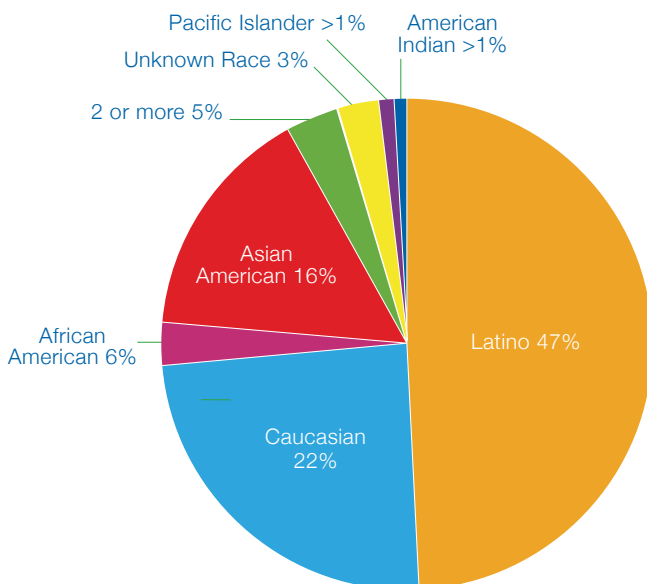

Providing Access to Low Income Students

The Cal Grant program was created in 1955 to provide state grants to qualified California high school graduates attending independent, nonprofit colleges and universities. The partnership between California with ICCU institutions seeks to efficiently use the state's tax dollars by leveraging capacity in the independent, nonprofit sector to educate California students.

Quick Facts

189,800 undergraduates are enrolled at Independent California Institutions.

27,300 Cal Grant students are enrolled at AICCU institutions

49% of AICCU Cal Grant students are the first in their family to attend college.

$18,865 is the average institutional grant aid provided to an AICCU Cal Grant student.

Average Family Income

CAL GRANT A	ICCU	$46,860
	CSU	$73,168
	UC	$41,015

CAL GRANT B	ICCU	$24,209
	CSU	$24,775
	UC	$23,892

4-Year Graduation Rates

AICCU Cal Grant	65%
ICCU	54%
CSU	17%
UC	57%

Average Annual Cost to California per Cal Grant Student*

ICCU	$8,520
CSU	$15,240
UC	$28,770

*Average Cal Grant award plus base funding per student. Only students attending public institutions receive base funding.

AICCU Cal Grant Diversity