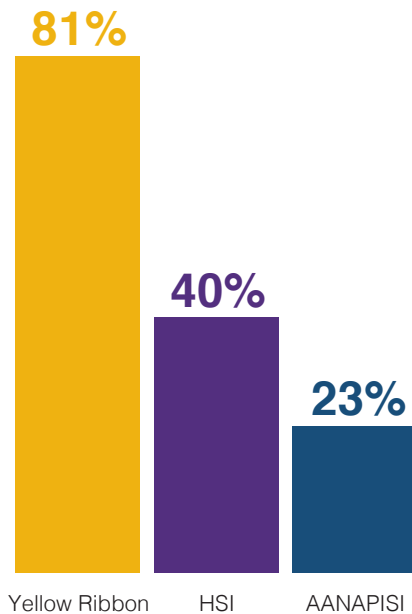

AICCU INSTITUTIONS' DIVERSITY NATIONALLY RECOGNIZED

81% of AICCU institutions are Yellow Ribbon Institutions

40% of AICCU institutions are Hispanic Serving (HSI)

23% of AICCU institutions are Asian American, Native American, Pacific Islander Serving (AANAPISI)

California's only Historically Black College is an AICCU institution

AICCU INSTITUTIONS' DIVERSITY NATIONALLY RECOGNIZED

81% of AICCU institutions are Yellow Ribbon Institutions

40% of AICCU institutions are Hispanic Serving (HSI)