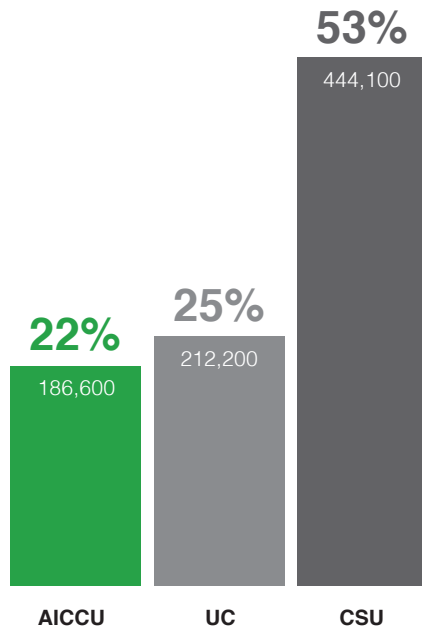

ASSOCIATION OF INDEPENDENT
CALIFORNIA COLLEGES AND UNIVERSITIES

Keeping the Promise for California's Future

UNDERGRADUATE ENROLLMENTS

AICCU institutions enroll 22% of the state's undergraduate students each year.

AICCU | 1121 L Street, Suite 802 | Sacramento, CA | 95814 | 916.446.7626

ASSOCIATION OF INDEPENDENT
CALIFORNIA COLLEGES AND UNIVERSITIES