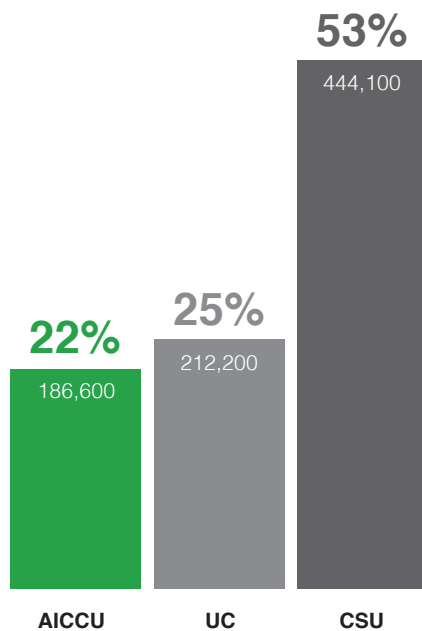

Keeping the Promise for California's Future

UNDERGRADUATE ENROLLMENTS

AICCU institutions enroll 22% of the state's undergraduate students each year.

AICCU | 1121 L Street, Suite 802 | Sacramento, CA | 95814 | 916.446.7626